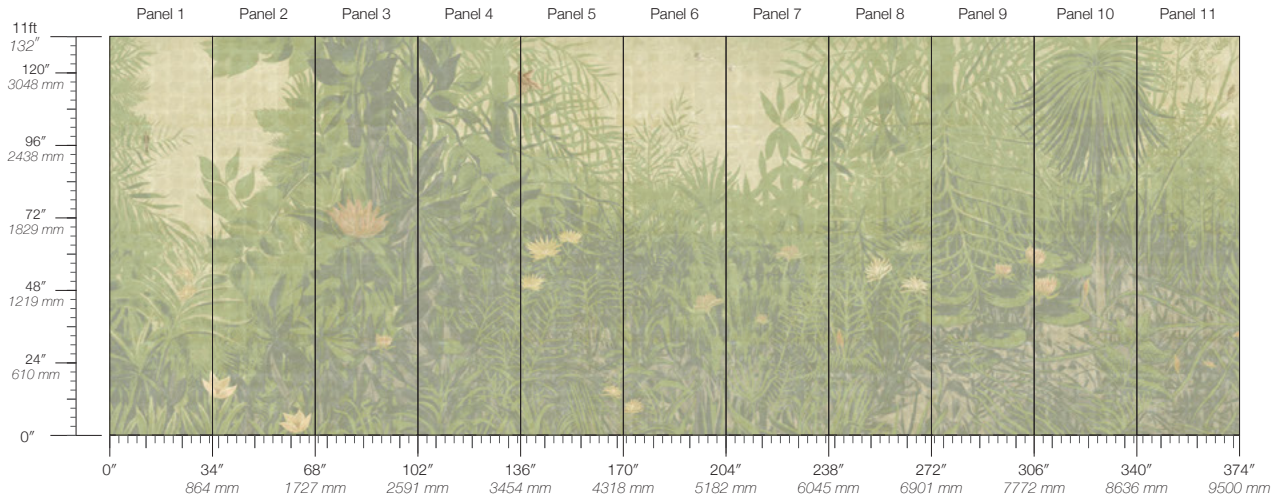

Wanderlust Voyage

Suitable for residential and some commercial projects

COLOR
Voyage

STOCK
Made to order

REPEAT
Non-repeating

CONTACT
sales@calicowallpaper.com
+1 718 243 1705
57 Lispenard Street
New York, NY 10013 USA

ITEM
4508

MINIMUM
1 panel

LEAD TIME
4 weeks to print

CONTENT
Dutch Metal Leaf

MAINTENANCE
Water-based cleanser

ORIGIN
USA

DISCLAIMER
Panel maps represent mural artwork only. Reference the physical sample for color and texture.

PANEL WIDTH
34" / 864 mm trimmed

FLAMMABILITY
ASTM E84 Adhered Class A

DETAILS
Custom options available

PANEL HEIGHT
132" / 3353 mm standard

ENVIRONMENTAL
Formaldehyde Free,
Heavy Metal Free

PRICE
Available upon request